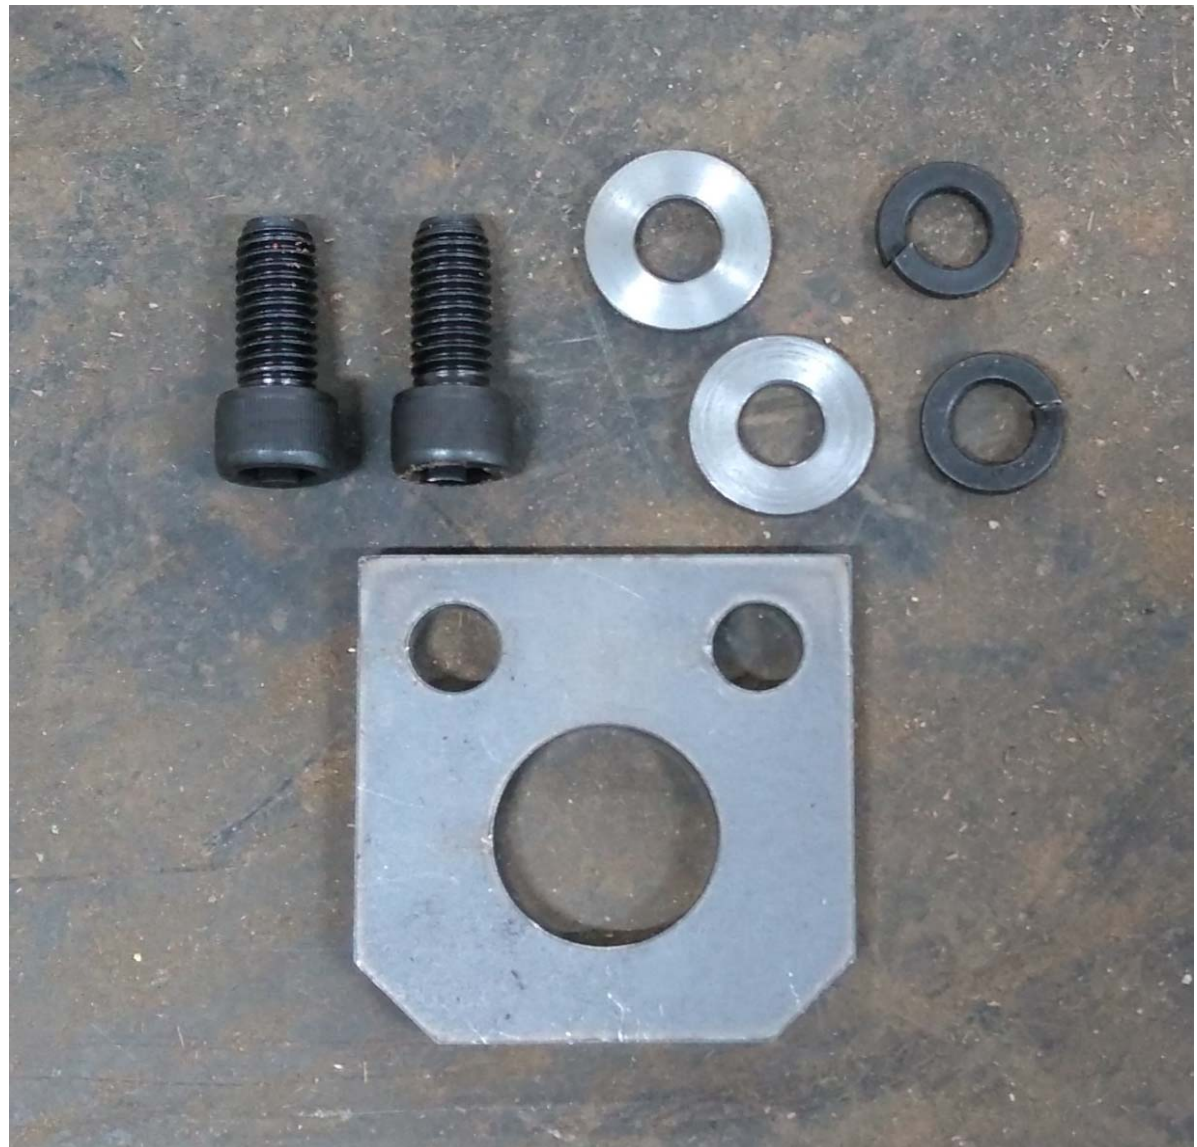

Central Conveyor ESD
esd@centralconveyor.com
248-446-0118

88-5028

E-Coat Skid Lock Keeper Plate with Hardware

EXPERIENCED. FOCUSED. DRIVEN.

88-5028

E-Coat Skid Lock Keeper Plate
with Hardware

Central Conveyor ESD
esd@centralconveyor.com
248-446-0118