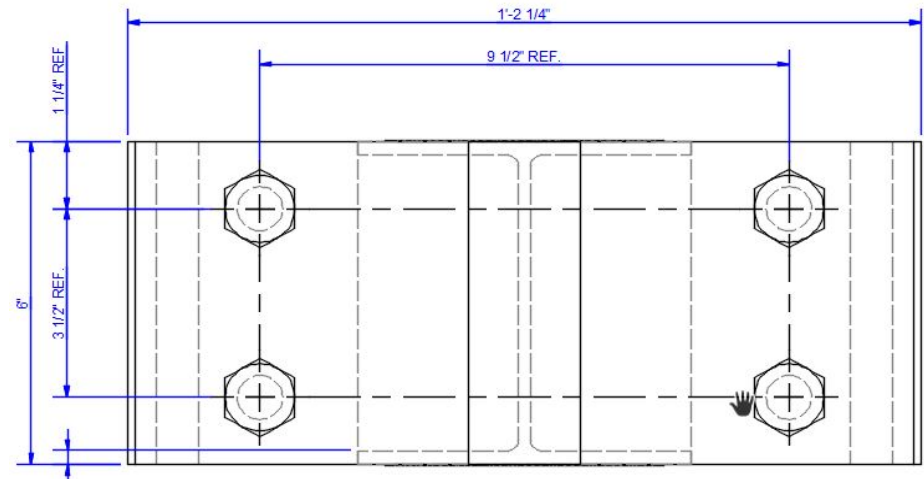

Central Conveyor ESD
 esd@centralconveyor.com
 248-446-0118

90-1086

W8 X 48 TIE OFF ASSEMBLY

EXPERIENCED. FOCUSED. DRIVEN.

90-1086

W8 X 48 TIE OFF ASSEMBLY
 WARNING: This product is part of a personal fall arrest, restraint, work positioning, personnel riding, or rescue system. The user must follow the manufacturer's instructions for each component of the system. These instructions must be provided to the user of this equipment. The user must read and understand these instructions before using this equipment. Manufacturer's instructions must be followed for proper use and maintenance of this equipment. Alterations or misuse of this equipment, or failure to follow these instructions, may result in serious injury or death.