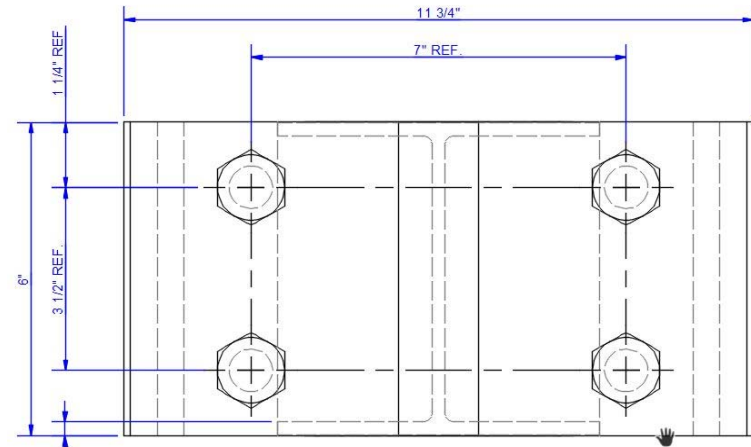

Central Conveyor ESD  
esd@centralconveyor.com  
248-446-0118

90-1087

W10 X 22 TIE OFF ASSEMBLY

EXPERIENCED. FOCUSED. DRIVEN.

## 90-1087

W10 X 22 TIE OFF ASSEMBLY  
WARNING: This product is part of a personal fall arrest, restraint, work positioning, personnel riding, or rescue system. The user must follow the manufacturer's instructions for each component of the system. These instructions must be provided to the user of this equipment. The user must read and understand these instructions before using this equipment. Manufacturer's instructions must be followed for proper use and maintenance of this equipment. Alterations or misuse of this equipment, or failure to follow these instructions, may result in serious injury or death.