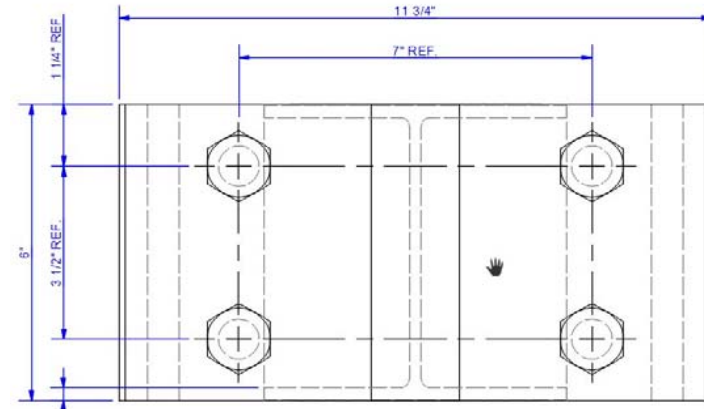

Central Conveyor ESD
 esd@centralconveyor.com
 248-446-0118

90-1088

W10 X 30 TIE OFF ASSEMBLY

EXPERIENCED. FOCUSED. DRIVEN.

90-1088

W10 X 30 TIE OFF ASSEMBLY

WARNING: This product is part of a personal fall arrest, restraint, work positioning, personnel riding, or rescue system. The user must follow the manufacturer's instructions for each component of the system. These instructions must be provided to the user of this equipment. The user must read and understand these instructions before using this equipment. Manufacturer's instructions must be followed for proper use and maintenance of this equipment. Alterations or misuse of this equipment, or failure to follow these instructions, may result in serious injury or death.