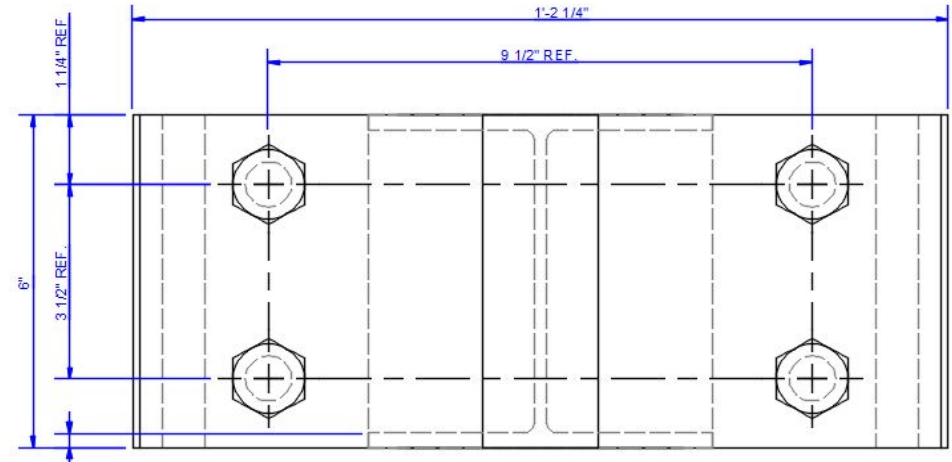

Central Conveyor ESD
 esd@centralconveyor.com
 248-446-0118

90-1089

W10 X 45 TIE OFF ASSEMBLY

EXPERIENCED. FOCUSED. DRIVEN.

90-1089

W10 X 45 TIE OFF ASSEMBLY

WARNING: This product is part of a personal fall arrest, restraint, work positioning, personnel riding, or rescue system. The user must follow the manufacturer's instructions for each component of the system. These instructions must be provided to the user of this equipment. The user must read and understand these instructions before using this equipment. Manufacturer's instructions must be followed for proper use and maintenance of this equipment. Alterations or misuse of this equipment, or failure to follow these instructions, may result in serious injury or death.