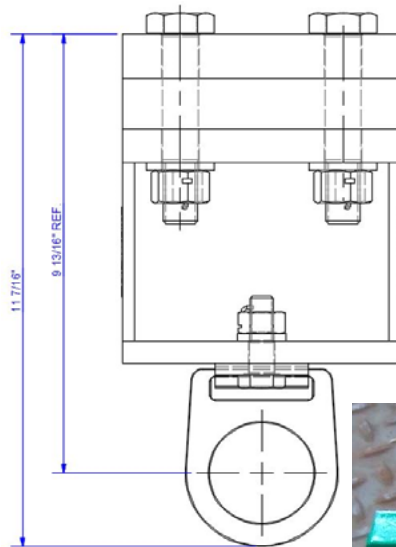

Central Conveyor ESD
 esd@centralconveyor.com
 248-446-0118

90-1090

W10 X 88 TIE OFF ASSEMBLY

EXPERIENCED. FOCUSED. DRIVEN.

90-1090

W10 X 88 TIE OFF ASSEMBLY
 WARNING: This product is part of a personal fall arrest, restraint, work positioning, personnel riding, or rescue system. The user must follow the manufacturer's instructions for each component of the system. These instructions must be provided to the user of this equipment. The user must read and understand these instructions before using this equipment. Manufacturer's instructions must be followed for proper use and maintenance of this equipment. Alterations or misuse of this equipment, or failure to follow these instructions, may result in serious injury or death.