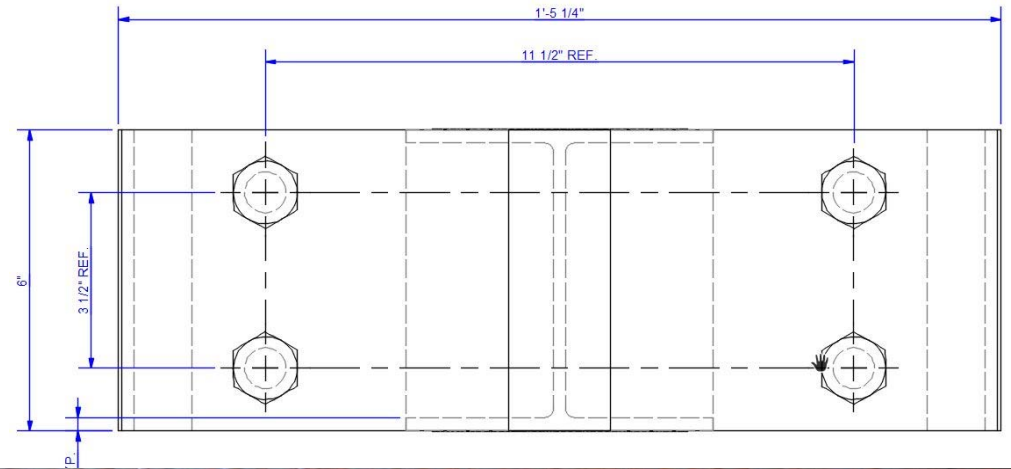

Central Conveyor ESD
 esd@centralconveyor.com
 248-446-0118

90-1090

W10 X 88 TIE OFF ASSEMBLY

EXPERIENCED. FOCUSED. DRIVEN.

90-1090

W10 X 88 TIE OFF ASSEMBLY
 WARNING: This product is part of a personal fall arrest, restraint, work positioning, personnel riding, or rescue system. The user must follow the manufacturer's instructions for each component of the system. These instructions must be provided to the user of this equipment. The user must read and understand these instructions before using this equipment. Manufacturer's instructions must be followed for proper use and maintenance of this equipment. Alterations or misuse of this equipment, or failure to follow these instructions, may result in serious injury or death.